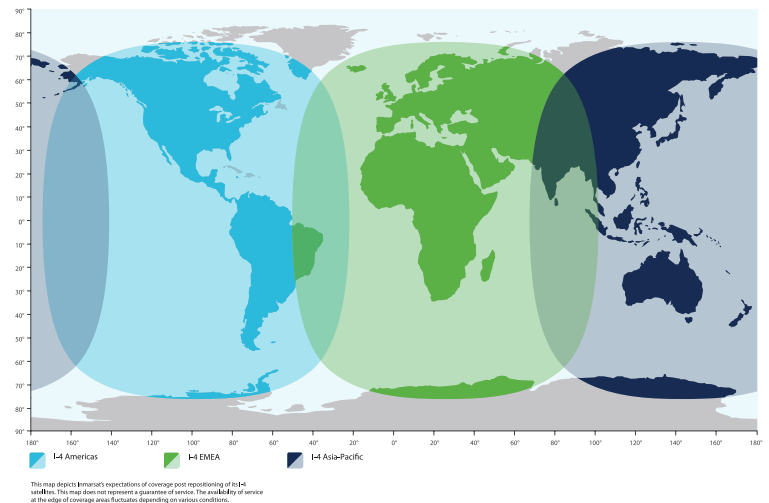

Technical Specifications

Physical and Environmental

Weight:	2.8 kg (terminal with battery)
Dimensions:	27.5 cm D x 34.5 cm W x 5.0 cm H
Battery Life*:	Transmit: 162 megabytes Receive: 864 megabytes 36 hours standby time
Humidity:	95% RH at 40° C
Temperature:	-25° C to +60° C operating -25° C to +60° C storage (w/ battery)
Water and Dust:	IP-55 standard
Wind:	Operational 25 mph (40 km/h)
Survival:	100 mph (160 km/h)
Ice:	25 mm non-operational

Supported Operating Systems

Windows 2000/ME/XP
Mac OS X

* Actual performance will vary based upon a wide range of factors and actual usage.

For additional information, please contact Hughes at 1-866-569-5153 or email BGANsales@hughes.com.

bgan.hughes.com

Hughes is a registered trademarks of Hughes Network Systems, LLC.
Other trademarks are the property of their respective owners.
©2010 Hughes Network Systems, LLC. All information is subject to change. All rights reserved.

VSAT 325 NOV 10
H42527 ID

HUGHES

11717 Exploration Lane Germantown, MD 20876 USA